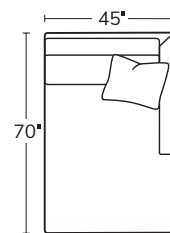

SERIES

SLIM PLUSH

OVERALL D45 H36 | INSIDE D27 | ARM W5 H27 | SEAT H18

The angular frame of the Slim Plush looks good from every direction, and its long, deep seat invites you to lounge in style. Grounded by a wood, plinth base, it makes a statement wherever it goes.

Made to order, made to last, right here in the USA.

Number of 22" pillows represented in illustrations.

SOFA
6101

SHORT SOFA
6105

ARMLESS SOFA
61AS

ARMLESS CHAIR
61AC

LEFT ARM SOFA
61LAS

RIGHT ARM SOFA
61RAS

LEFT ARM CHAIR
61LAC

RIGHT ARM CHAIR
61RAC

SQUARE CORNER
61SC

LEFT BUMPER CHAISE
61LBC

RIGHT BUMPER CHAISE
61RBC

LEFT ARM CHAISE
61LAZ

RIGHT ARM CHAISE
61RAZ

OTTOMAN
61OT

Drawings are not to scale. All dimensions are approximate and subject to change.

MASSOUDFURNITURE.COM

MASSOUD